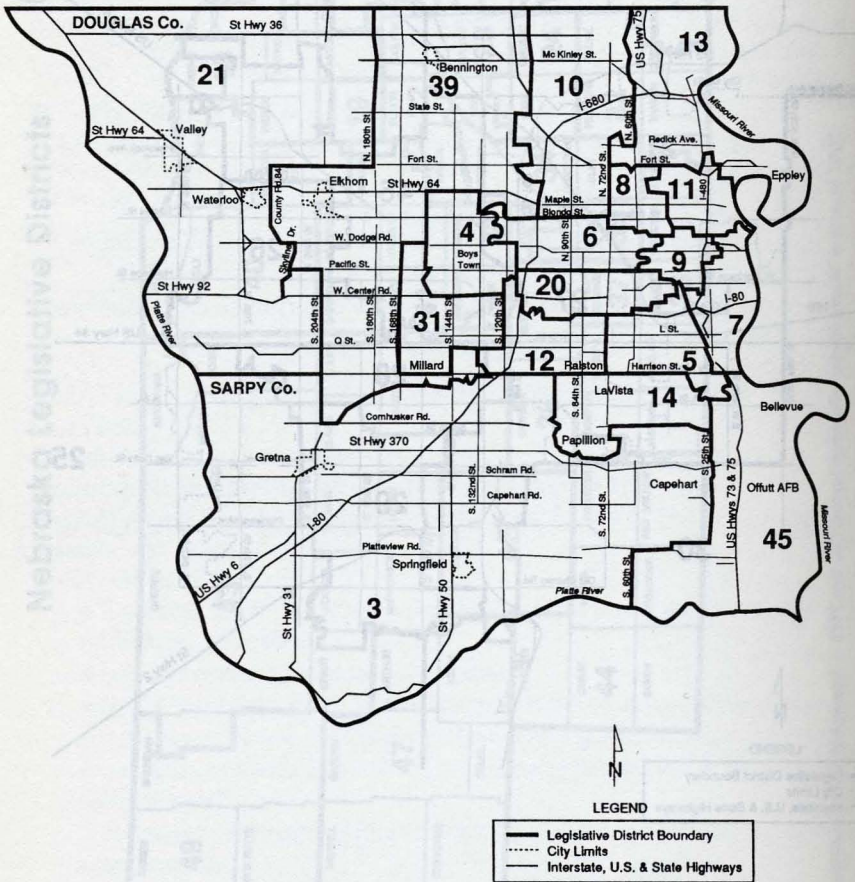

Nebraska Legislative Districts

Boundaries established by LB 614 passed in 1991 and LB7 passed during the second special session of 1992.

Lincoln Area Legislative Districts

Boundaries established by LB 614 in the 1991 legislative session.

Omaha Area Legislative Districts

Boundaries established by LB 614 in the 1991 legislative session.