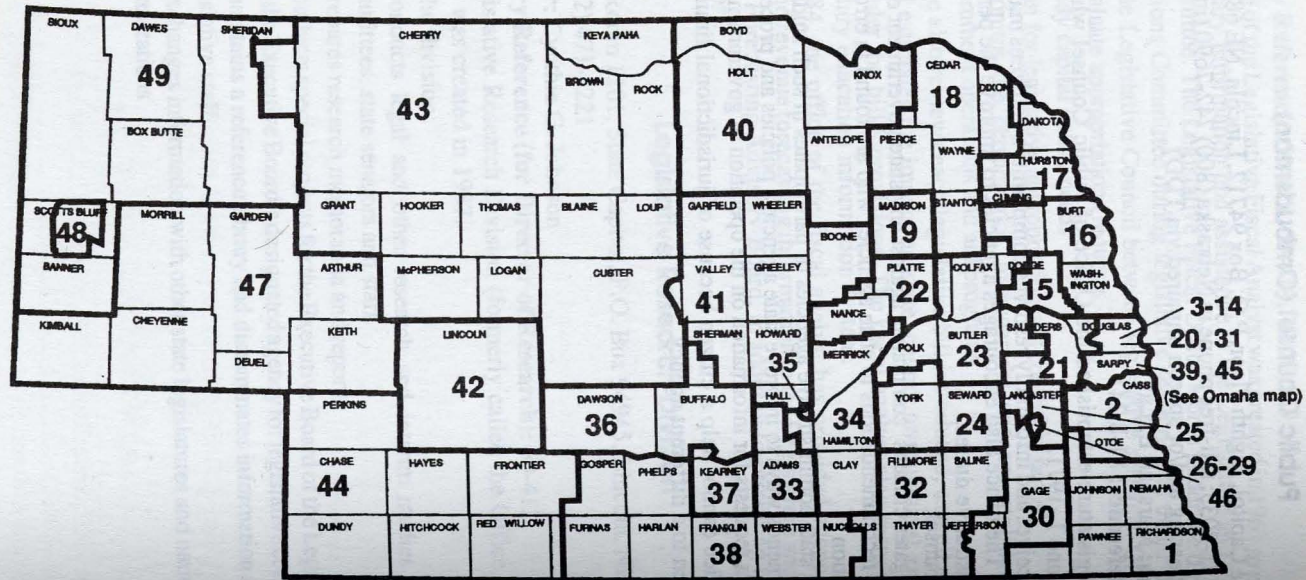

Nebraska Legislative Districts

Boundaries established by LB 614 passed in 1991 and LB7 passed during the second special session of 1992.

Lincoln Area Legislative Districts

Boundaries established by LB 614 in the 1991 legislative session.

Omaha Area Legislative Districts

Boundaries established by LB 614 in the 1991 legislative session.